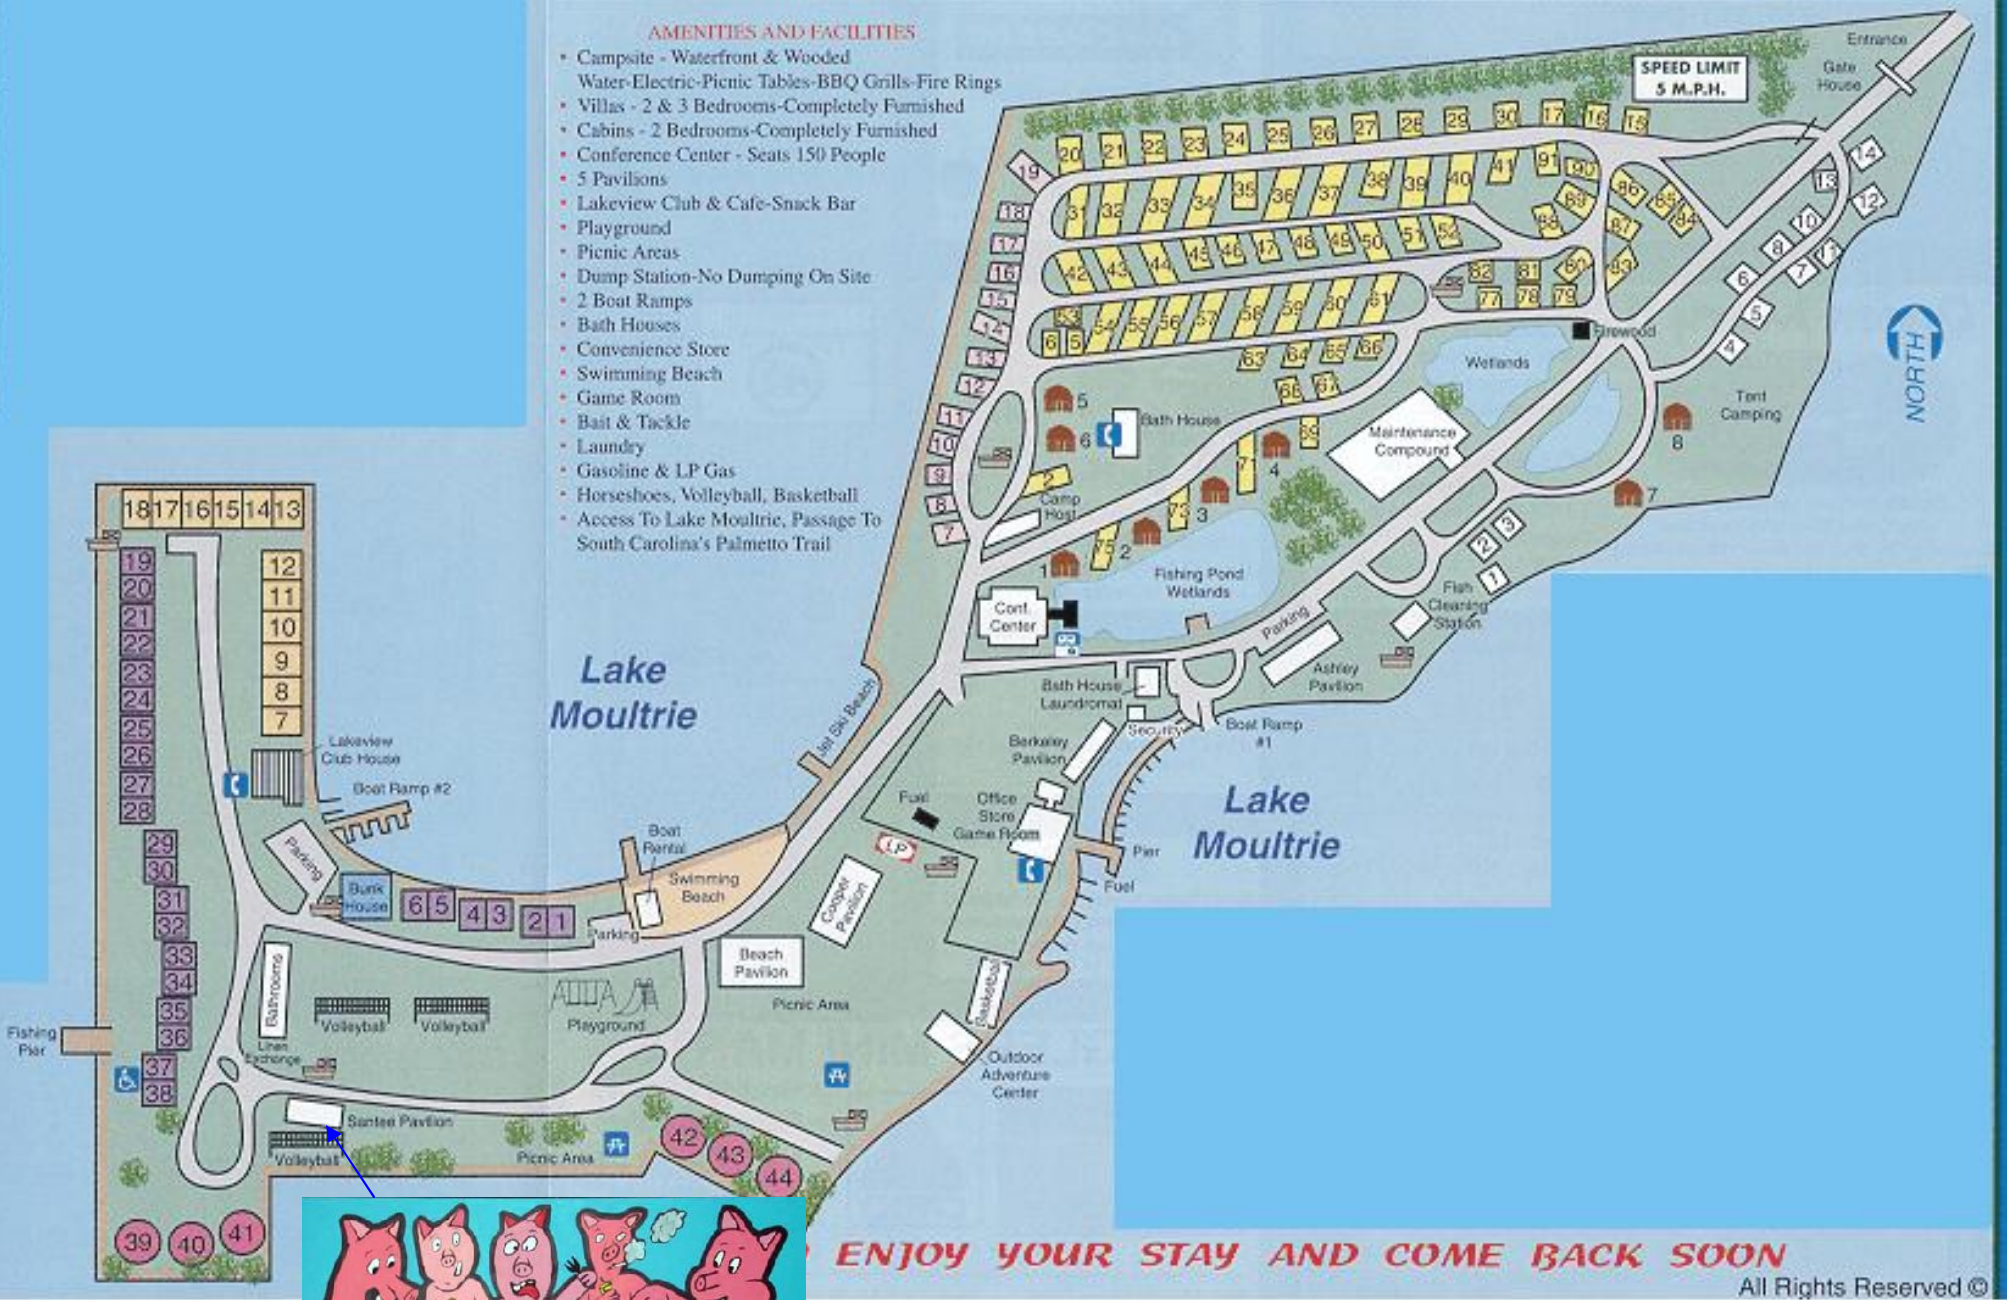

**AMENITIES AND FACILITIES**

- Campsite - Waterfront & Wooded
- Water-Electric-Picnic Tables-BBQ Grills-Fire Rings
- Villas - 2 & 3 Bedrooms-Completely Furnished
- Cabins - 2 Bedrooms-Completely Furnished
- Conference Center - Seats 150 People
- 5 Pavilions
- Lakeview Club & Cafe-Snack Bar
- Playground
- Picnic Areas
- Dump Station-No Dumping On Site
- 2 Boat Ramps
- Bath Houses
- Convenience Store
- Swimming Beach
- Game Room
- Bait & Tackle
- Laundry
- Gasoline & LP Gas
- Horseshoes, Volleyball, Basketball
- Access To Lake Moultrie, Passage To South Carolina's Palmetto Trail

**ENJOY YOUR STAY AND COME BACK SOON**

All Rights Reserved ©